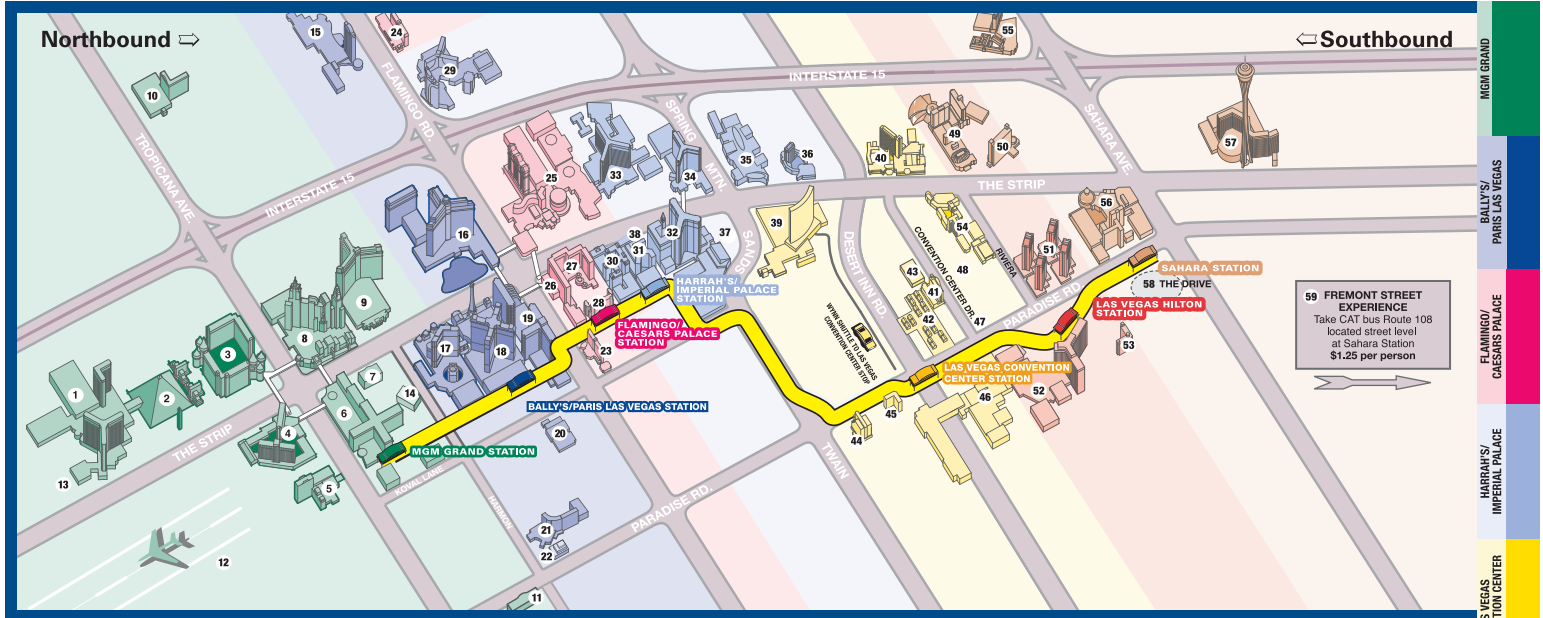

Route Map & Ticket Information

MGM GRAND

1. **Access to:**
- 1-Mandalay Bay
  - Mandalay Bay Convention Center
  - 2-Luxor
  - 3-Excalibur
  - 4-Tropicana
  - 5-Hooters Casino Hotel
  - 6-MGM Grand
  - 7>Showcase Mall
  - 8-New York-New York
  - 9-Monte Carlo
  - 10-The Orleans
  - 11-Hofbräuhaus
  - 12-McCarran Int'l Airport
  - 13-Four Seasons
  - 14-Marriott's Grand Chateau

BALLY'S/PARIS LAS VEGAS

1. **Access to:**
- 15-The Palms
  - 16-Bellagio
  - 17-Aladdin/Desert Passage
  - 18-Paris Las Vegas
  - 19-Bally's
  - 20-Ellis Island
  - 21-Hard Rock Hotel
  - 22-Hard Rock Café
  - 23-Westin Casuarina
  - Battista's Hole in the Wall Restaurant

FLAMINGO/CAESARS PALACE

1. **Access to:**
- 24-Gold Coast
  - (via Barbary Coast shuttle)
  - 25-Caesars Palace/Forum Shops
  - 26-Barbary Coast
  - 27-Flamingo
  - 28-Hilton Grand Vacations

HARRAHS/IMPERIAL PALACE

1. **Access to:**
- 29-Rio (via Harrah's shuttle)
  - 30-Imperial Palace Hotel & Casino
  - 31-Harrah's
  - 32-The Venetian/Grand Canal Shoppes
  - 33-Mirage Las Vegas
  - 34-TI (Treasure Island)
  - 35-Fashion Show Mall
  - 36-New Frontier
  - 37-Sands Expo
  - 38-Casino Royale

LAS VEGAS CONVENTION CENTER

1. **Access to:**
- 39-Wynn Las Vegas (via Wynn shuttle)
  - 40-Stardust
  - 41-Marriott-Residence Inn
  - 42-Courtyard by Marriott
  - 43-Greek Isles
  - 44-Embassy Suites
  - 45-Renaissance Las Vegas
  - 46-Las Vegas Convention Center/ Sprint Retail & Wireless Tech Lounge
  - 47-Visitor Information Center
  - 48-Marriott Suites

LAS VEGAS HILTON

1. **Access to:**
- 49-Circus Circus
  - 50-Hilton Grand Vacations (on Strip)
  - 51-Turnberry Place (Strling Club)
  - 52-Las Vegas Hilton
  - 53-Hilton Grand Vacations (at Las Vegas Hilton)
  - 54-Riviera

SAHARA

1. **Access to:**
- 55-Palace Station
  - 56-Sahara Hotel & Casino
  - Sahara NASCAR Cafe
  - 57-Stratosphere
  - 58-THE DRIVE Automotive Performance Park
  - 59-Fremont Street Experience via CAT bus Route 108

MGM GRAND

BALLY'S/ PARIS LAS VEGAS

FLAMINGO/ CAESARS PALACE

HARRAHS/ IMPERIAL PALACE

LAS VEGAS CONVENTION CENTER

LAS VEGAS HILTON

SAHARA